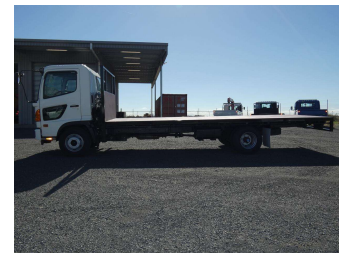

# 2016 Hino Ranger 4225kg Payload Flatdeck

Purchase Price **\$70,725**  
Includes GST, Registration & Licensing

Finance may be available on this vehicle. Ask one of our friendly staff for more information.

Gain peace of mind with Mechanical Breakdown Insurance. **Ask us how.**

**Top features**  
None Listed

Body Style  
**Truck - Flat Deck**

Odometer  
**69,000 km**

Engine  
**5120 cc, TURBO DIESEL**

Fuel Type  
**Diesel**