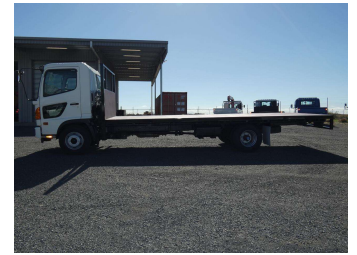

2016 Hino Ranger 4225kg Payload Flatdeck

Purchase Price **\$70,725**
Includes GST, Registration & Licensing

Finance may be available on this vehicle. Ask one of our friendly staff for more information.

Gain peace of mind with Mechanical Breakdown Insurance. **Ask us how.**

Top features
None Listed

Body Style
Truck - Flat Deck

Odometer
69,000 km

Engine
5120 cc, TURBO DIESEL

Fuel Type
Diesel

Transmission
Manual

Wheels
-

VIN
7AT08400X24021542